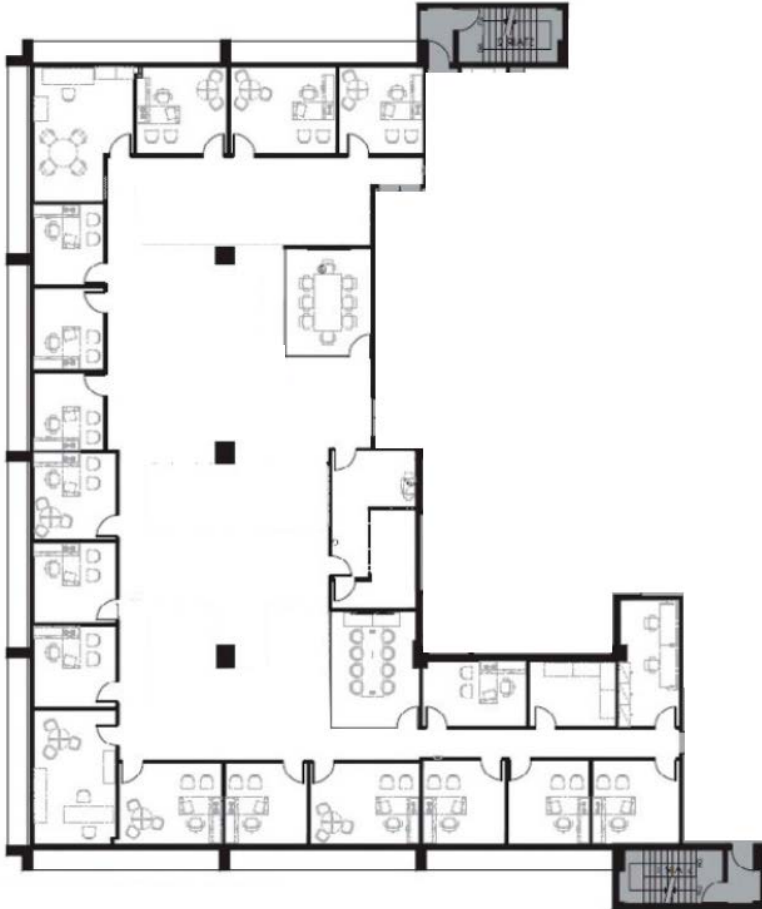

THE OFFICES AT
DORAL SQUARE

8600 NORTHWEST 36TH STREET | DORAL, FLORIDA 33166

SUITE 304 | 10,000 S.F.

360° [click here to tour the space](#)

FULL FLOOR

CONTACT US

ERIC GROFFMAN

+ 305 728 7396