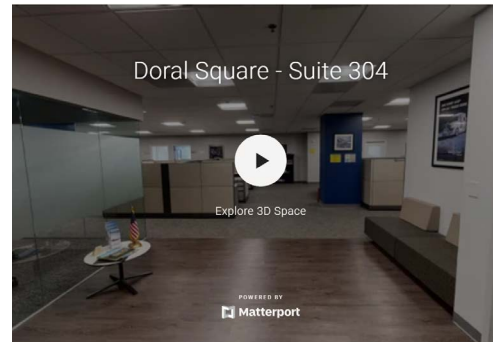

THE OFFICES AT
DORAL SQUARE

8600 NORTHWEST 36TH STREET | DORAL, FLORIDA 33166

SUITE 304 | 10,000 S.F.

360° [click here to tour the space](#)

FULL FLOOR

CONTACT US

ERIC GROFFMAN

+ 305 728 7396