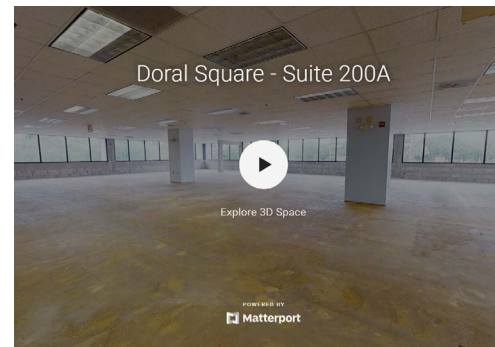

THE OFFICES AT
DORAL SQUARE

8600 NORTHWEST 36TH STREET | DORAL, FLORIDA 33166

SUITE 200 | 9,522 S.F.

360° [click here to tour the space](#)

CONTACT US

ERIC GROFFMAN

+ 305 728 7396

eric.groffman@am.jll.com